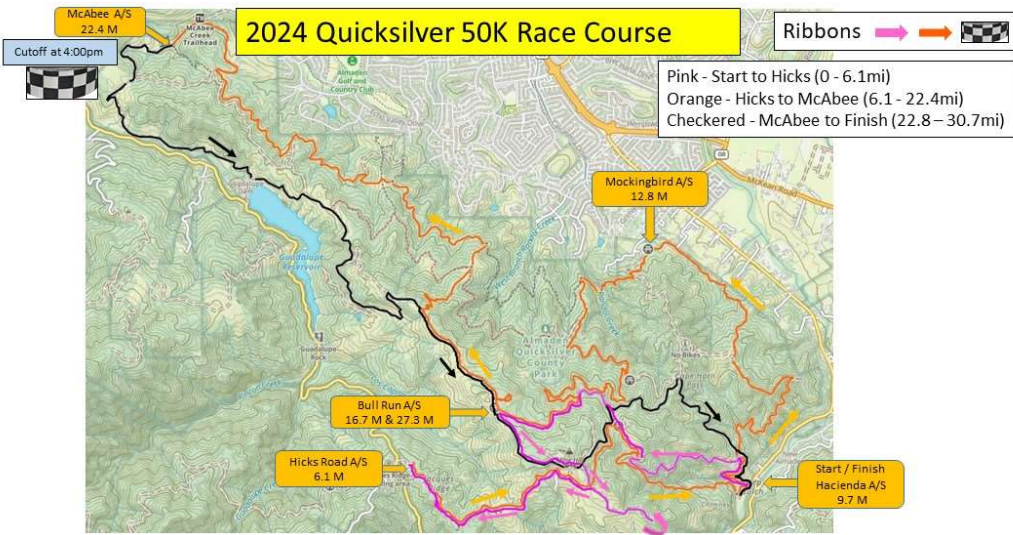

Quicksilver 50K - 2024

Start time: 7:00am from Hacienda entrance of Almaden Quicksilver County Park
 Elevation gain: 6,000+ feet

50K - Aid Stations	Mile	Next AS	Drop Bag	Crew Access	Pacer Pickup	Cutoff
Start - Hacienda	0	6.1	Yes	Yes	No	-
Hicks Road	6.1	3.6	No	No	No	-
Hacienda	9.7	3.1	Yes	Yes	No	-
Mockingbird	12.8	3.9	No	Yes	No	-
Bull Run - 1	16.7	5.7	No	Yes, by foot	No	-
McAbee	22.4	4.9	No	Yes, by foot	After 3:00pm	4:00pm
Bull Run - 2	27.3	3	No	Yes, by foot	No	-
Finish - Hacienda	30.3	-	Yes	Yes	-	-

Start: 7:00am
 21785 Almaden Rd,
 San Jose, CA 95120